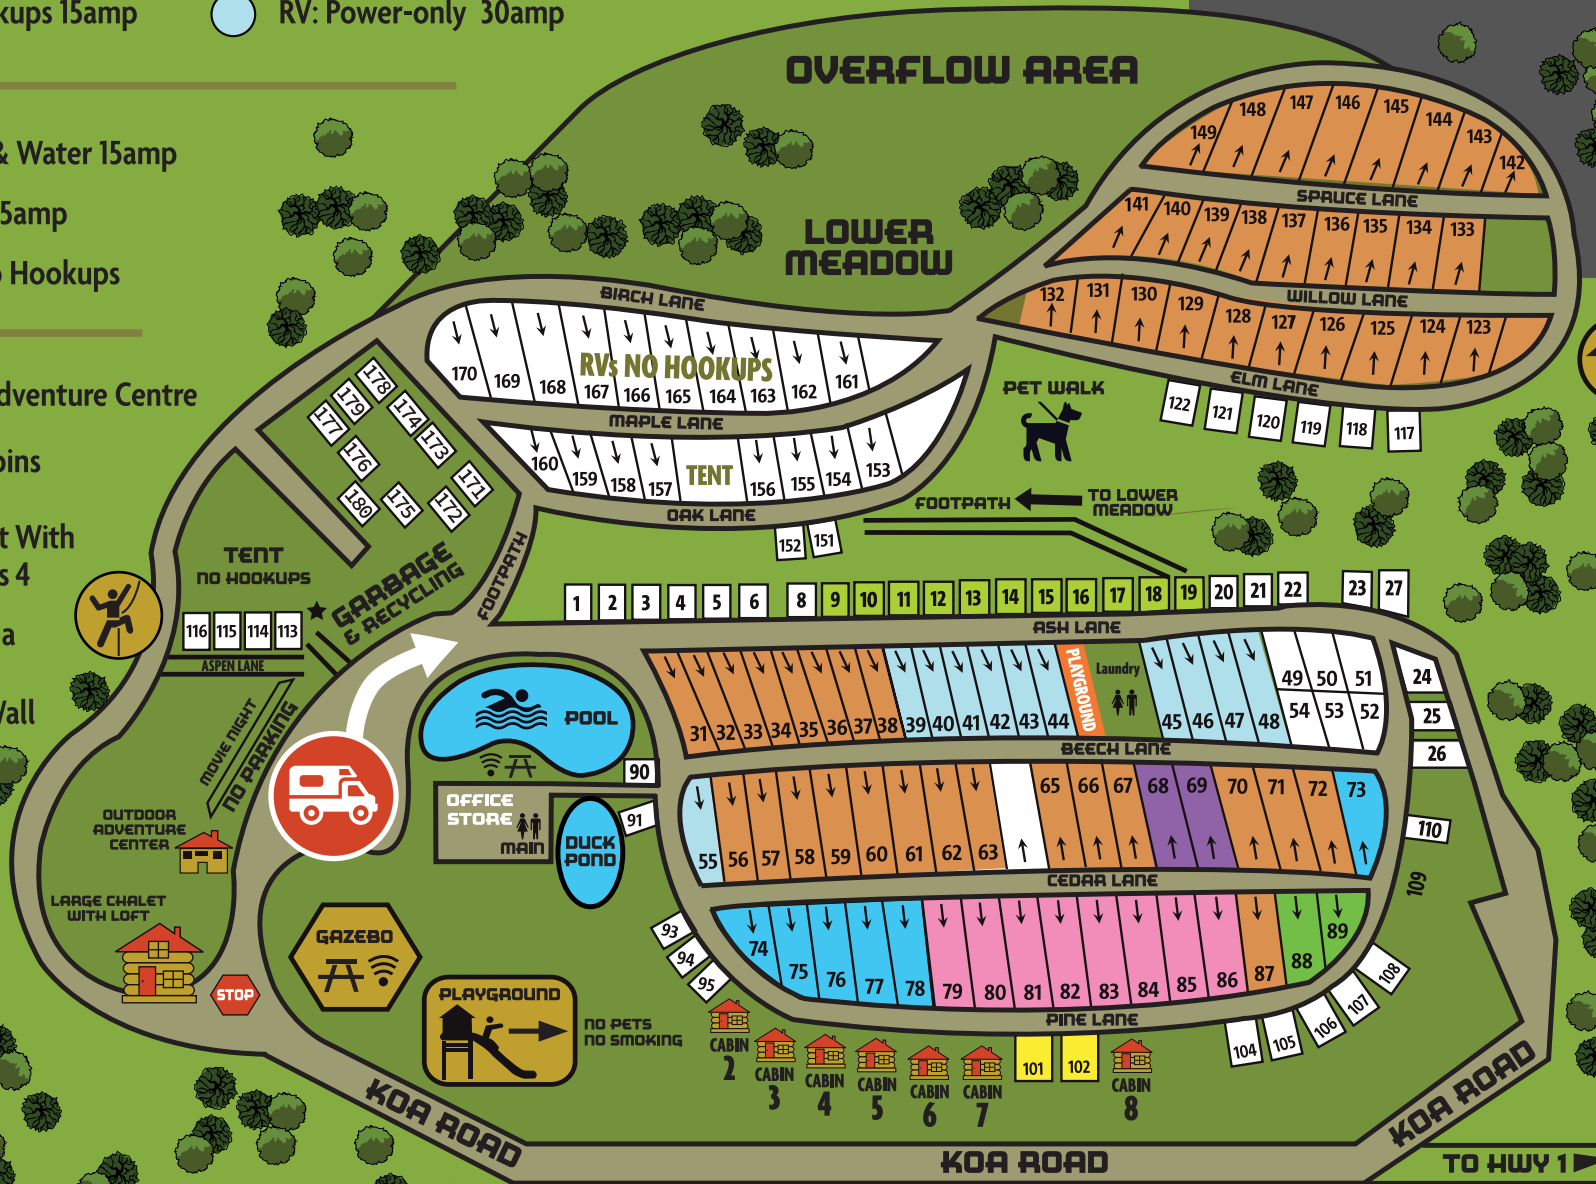

RESORT MAP

REVELSTOKE
CAMPGROUND

BY PINNACLE LIFESTYLES

ADVENTURE RESORT

- RV: Full Hookups 50amp
- RV: Power & Water 30amp
- RV: Full Hookups 30amp
- RV: Power & Water 15amp
- RV: Full Hookups 15amp
- RV: Power-only 30amp

- Tent: Power & Water 15amp
- Tent: Power 15amp
- Tent & RV No Hookups

- Outdoor Adventure Centre
- 8 Small Cabins
- Large Chalet With Loft - Sleeps 4
- Cedar Sauna
- Climbing Wall

NO PETS
NO SMOKING

- CABIN 2
- CABIN 3
- CABIN 4
- CABIN 5
- CABIN 6
- CABIN 7
- CABIN 8