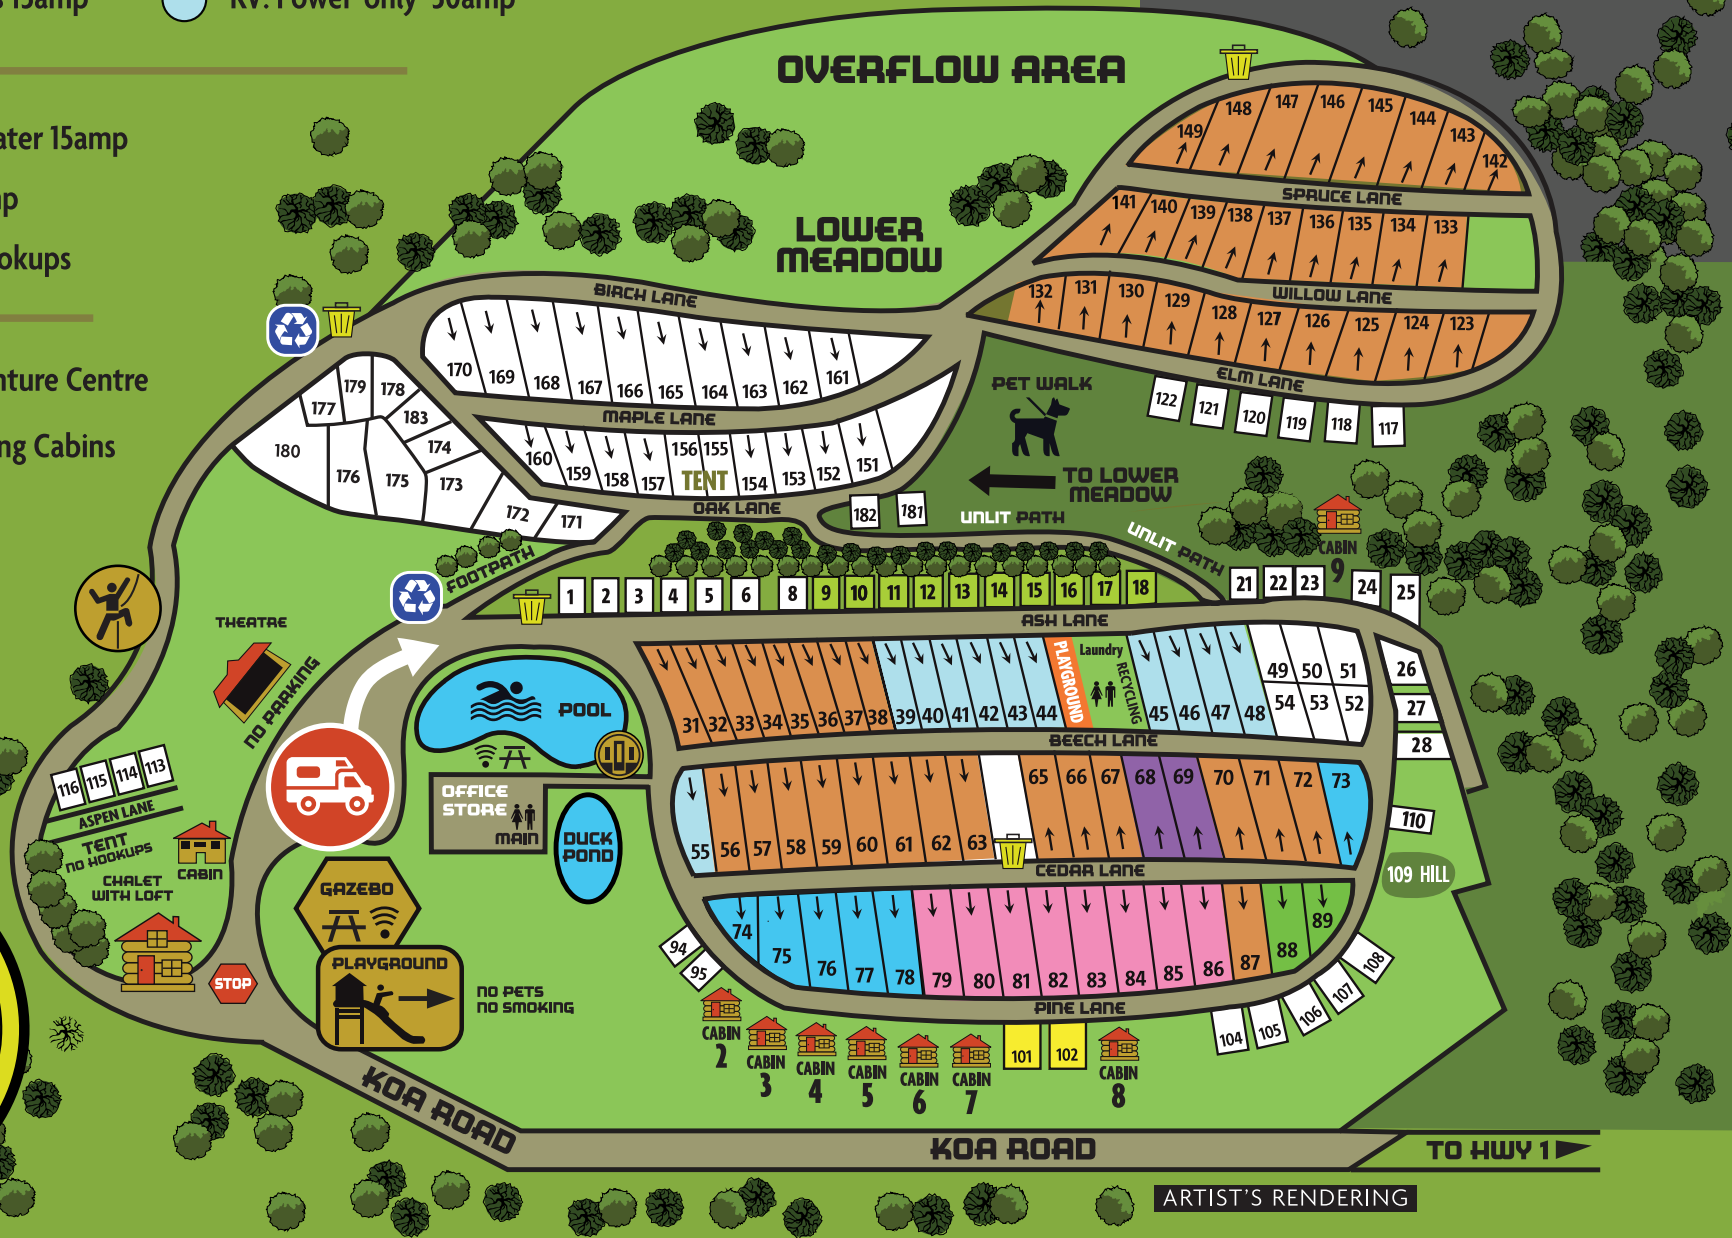

# RESORT MAP

**REVELSTOKE**  
RV & CABIN RESORT  
BY PINNACLE LIFESTYLES

**1-877-651-4320**

- RV: Full Hookups 50amp
- RV: Power & Water 30amp
- RV: Full Hookups 30amp
- RV: Power & Water 15amp
- RV: Full Hookups 15amp
- RV: Power-only 30amp

- Tent: Power & Water 15amp
- Tent: Power 15amp
- Tent & RV No Hookups

-  Outdoor Adventure Centre
-  8 Rustic Camping Cabins
-  Chalet With Loft - Sleeps 4
-  Cedar Sauna
-  Climbing Wall

Revelstoke Is On  
National Geographic's  
Ultimate Adventure  
Bucket List

ARTIST'S RENDERING